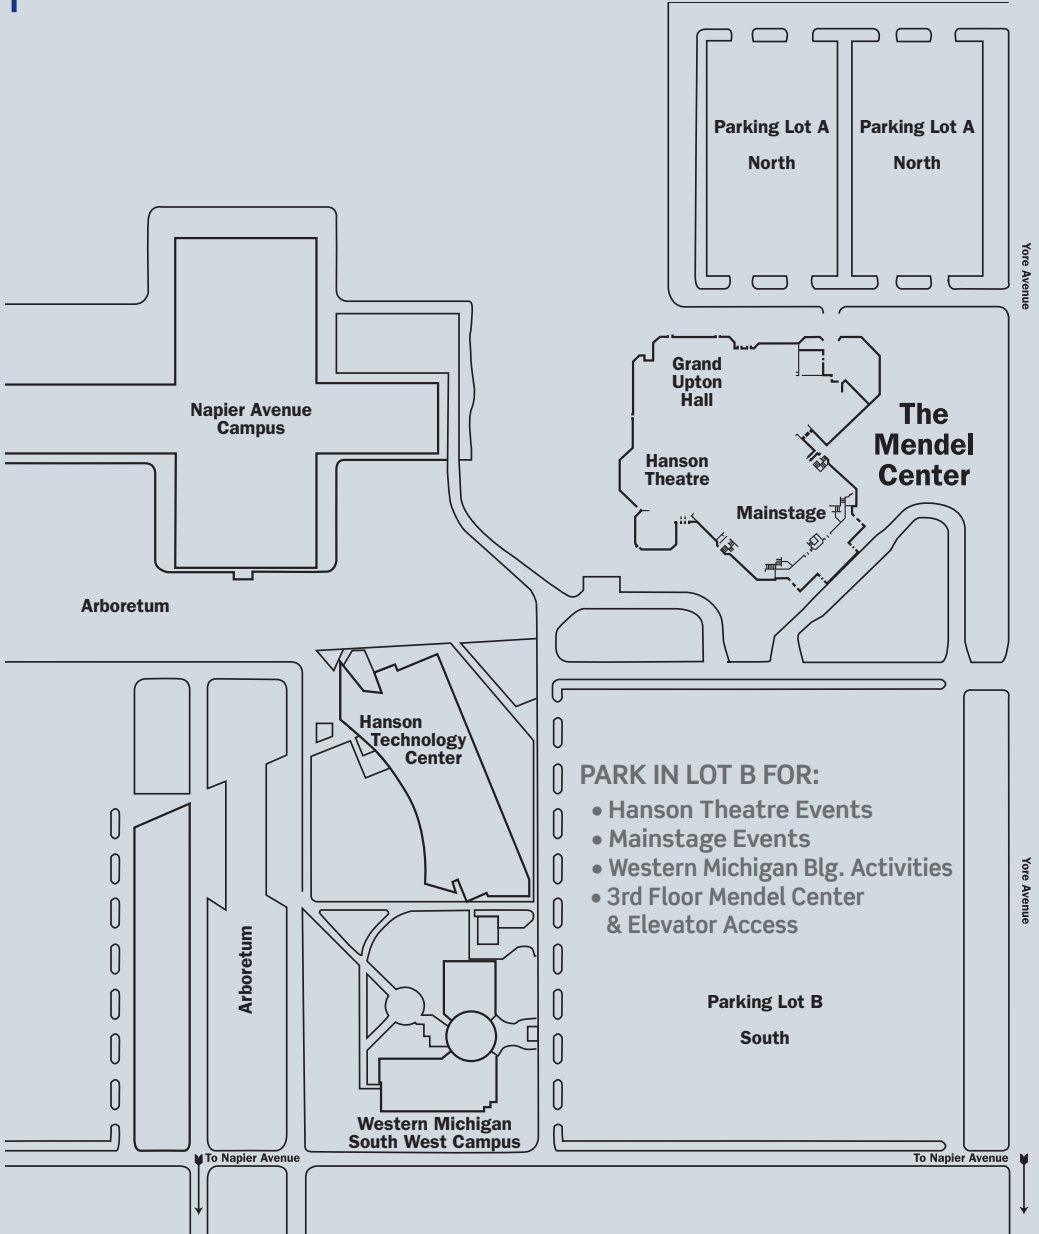

Lake Michigan College Campus

PARK IN LOT A FOR:

- Grand Upton Hall Events
- Training Room Activities

PARK IN LOT B FOR:

- Hanson Theatre Events
- Mainstage Events
- Western Michigan Bldg. Activities
- 3rd Floor Mendel Center & Elevator Access

Entrance 1

Entrance 2

Napier Avenue

The Mendel Center First Floor