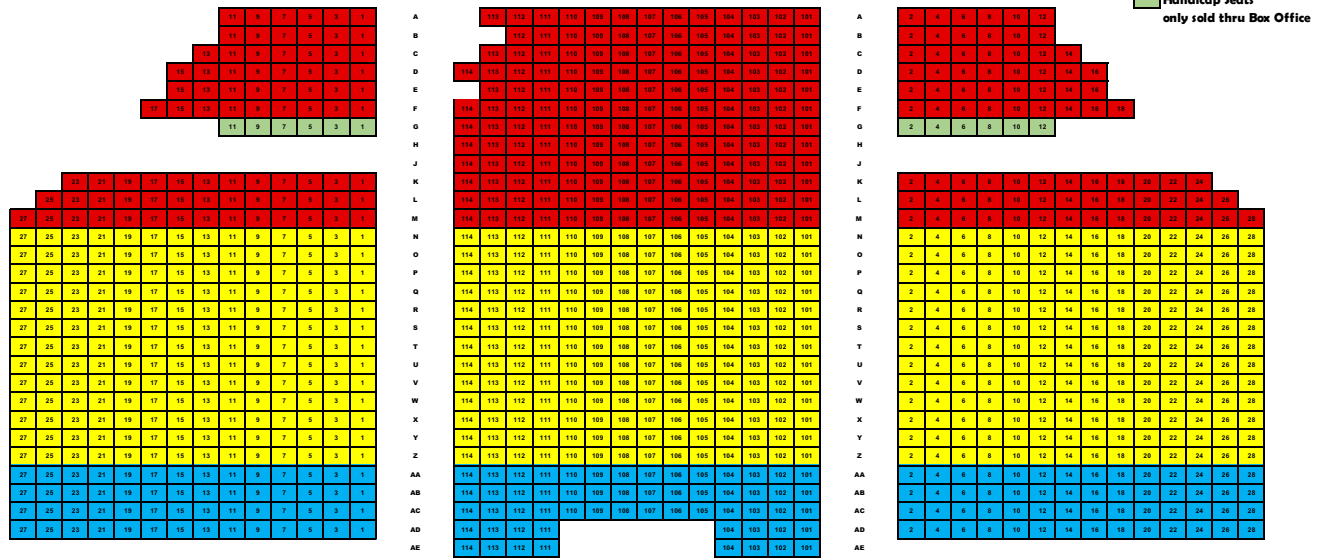

# Lake Michigan College Mendel Center Mainstage Theater

2755 East Napier Ave. Benton Harbor MI, 49022-1899  
269-927-8700, option 1  
Box Office Hours: Mon-Fri 12-2 pm and 4-6 pm

## STAGE

## CLUB MENDEL

Platinum  
Gold  
Silver